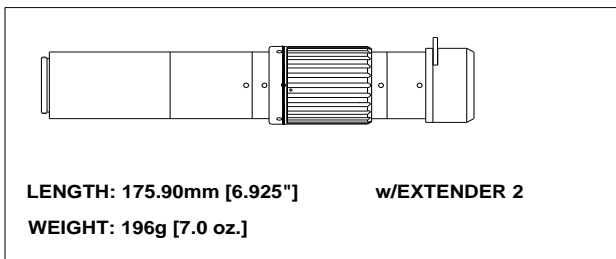

InfiniProbe™ MS Variable Magnification Lens Macro System

Suggested List Prices

Effective: January 1, 2018

InfiniProbe MS VARIABLE MAGNIFICATION LENS MACRO SYSTEM

InfiniProbe MS

490101 InfiniProbe MS with Extenders 1 and 2 and built-in Filter Holder $ 1,995.00

Note: The InfiniProbe MS focuses from infinity to as close as 16mm and from 0 to up to 4x.

Note: For industrial purposes, the InfiniProbe MS can be supplied without Iris control (set to a selected aperture) or with a probe tip construction that allows ring lights or other illuminating devices to be attached to its front. We will be pleased to quote on these variants.

Accessories

670905	CS-Mount Spacer (C5). Needed for CS-mount cameras only.	$ 25.00
990171	Small Mounting Clamp	85.00
991103	Retainer for Filter Holder (19-20mm diameter filters)	20.00

FIXED APERTURE FRONT

PROBE FRONT

Prices and specifications are FOB Centennial, CO and are subject to change without notice.
InfiniProbe is a trademark of INFINITY PHOTO-OPTICAL COMPANY.

Patent pending.