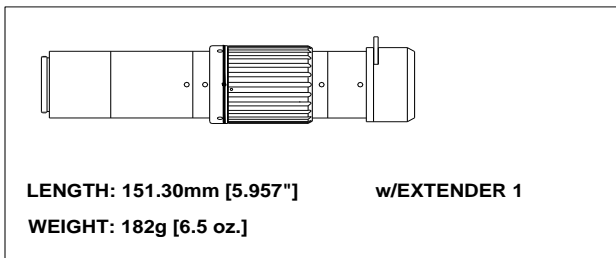

InfiniProbe™ MS Variable Magnification Lens Macro System

Suggested List Prices

Effective: January 1, 2018

InfiniProbe MS VARIABLE MAGNIFICATION LENS MACRO SYSTEM

InfiniProbe MS

490101 InfiniProbe MS with Extenders 1 and 2 and built-in Filter Holder $ 1,995.00

Note: The InfiniProbe MS focuses from infinity to as close as 16mm and from 0 to up to 4x.

Note: For industrial purposes, the InfiniProbe MS can be supplied without Iris control (set to a selected aperture) or with a probe tip construction that allows ring lights or other illuminating devices to be attached to its front. We will be pleased to quote on these variants.

Accessories

670905	CS-Mount Spacer (C5). Needed for CS-mount cameras only.	$ 25.00
990171	Small Mounting Clamp	85.00
991103	Retainer for Filter Holder (19-20mm diameter filters)	20.00

FIXED APERTURE FRONT

PROBE FRONT

Prices and specifications are FOB Centennial, CO and are subject to change without notice.
InfiniProbe is a trademark of INFINITY PHOTO-OPTICAL COMPANY.

Patent pending.