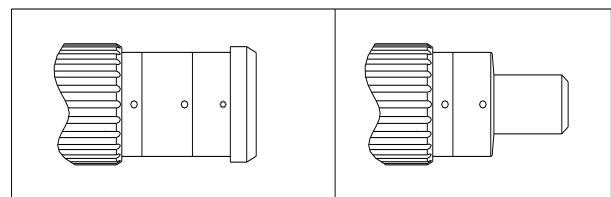

InfiniProbe™ MS Variable Magnification Lens Macro System

Suggested List Prices

Effective: January 1, 2018

InfiniProbe MS VARIABLE MAGNIFICATION LENS MACRO SYSTEM

InfiniProbe MS

490101 InfiniProbe MS with Extenders 1 and 2 and built-in Filter Holder $ 1,995.00

Note: The InfiniProbe MS focuses from infinity to as close as 16mm and from 0 to up to 4x.

Note: For industrial purposes, the InfiniProbe MS can be supplied without Iris control (set to a selected aperture) or with a probe tip construction that allows ring lights or other illuminating devices to be attached to its front. We will be pleased to quote on these variants.

Accessories

670905	CS-Mount Spacer (C5). Needed for CS-mount cameras only.	$ 25.00
990171	Small Mounting Clamp	85.00
991103	Retainer for Filter Holder (19-20mm diameter filters)	20.00

FIXED APERTURE FRONT

PROBE FRONT

Prices and specifications are FOB Centennial, CO and are subject to change without notice.
InfiniProbe is a trademark of INFINITY PHOTO-OPTICAL COMPANY.

Patent pending.